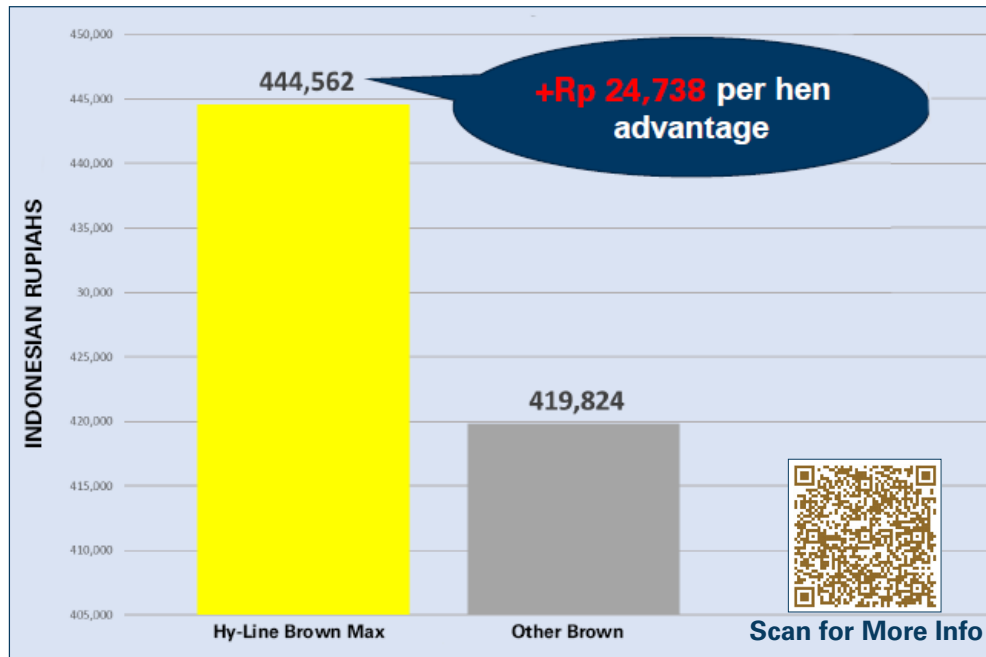

Head-to-Head Comparisons on Indonesia Farms: Hy-Line Brown Max vs. Competing Breeds

Test 1: Total Egg Income per Hen-Housed